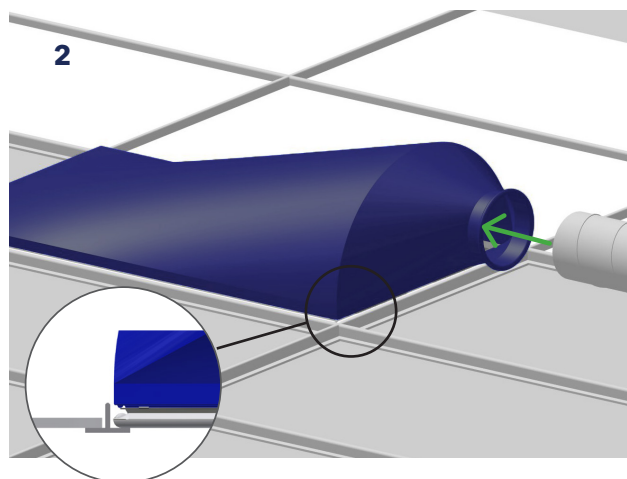

MOUNTING INSTRUCTIONS

Contents of the box

1200x600

600x600 / 625x625 / 1200x600

1200x600

600x600 / 625x625

Installation

Washing

For washing of the panels only the visible part (bottom) is to be removed from the panel. Tools are not needed. The textile material should be washed at 40°C according to the washing instructions for the fabric.