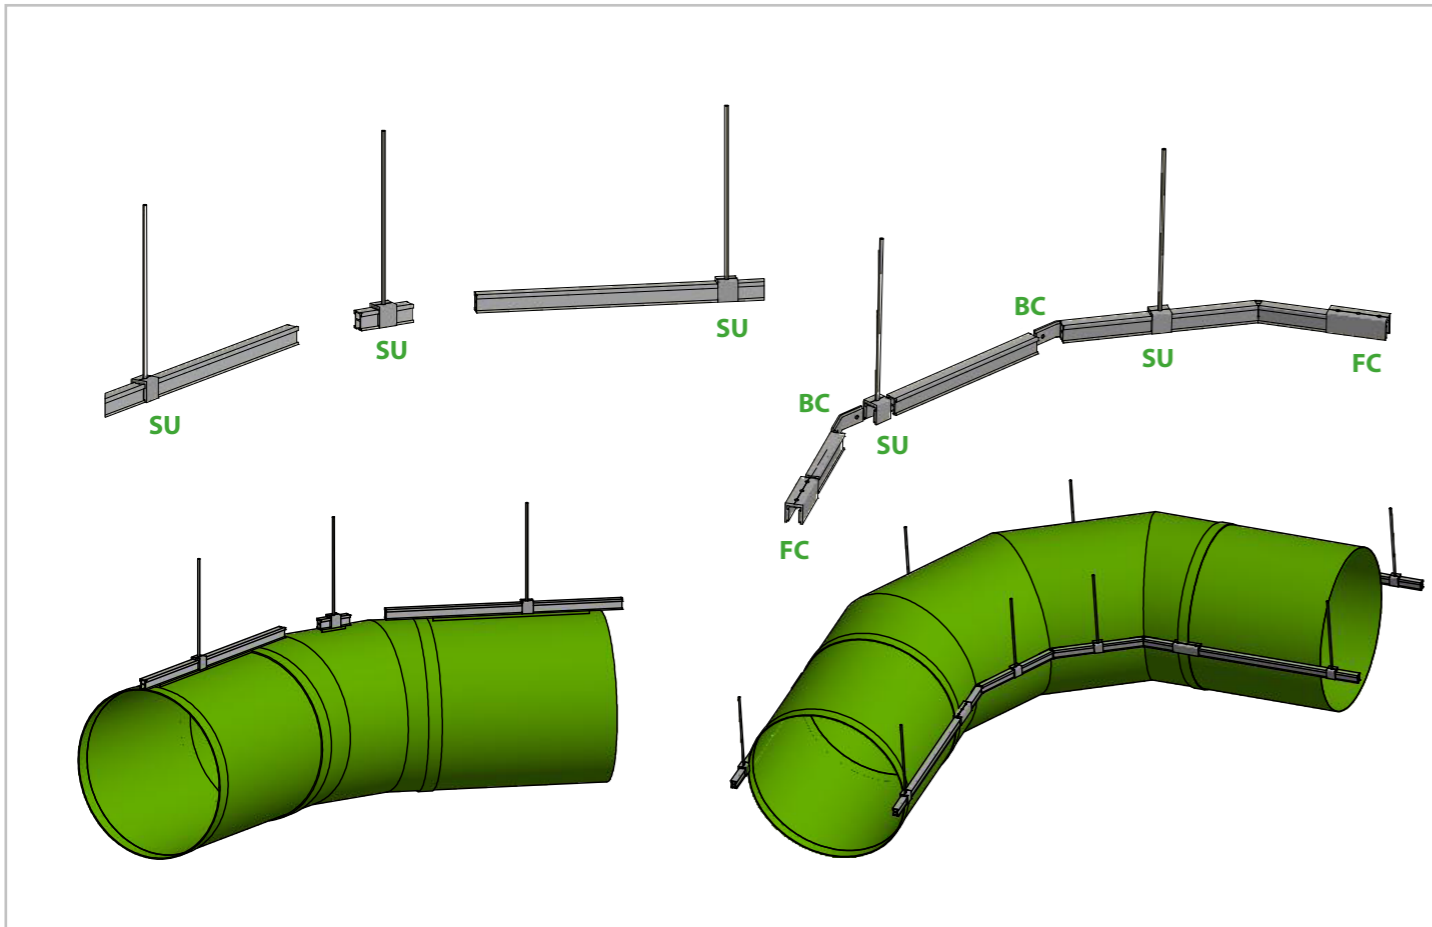

Parts

Connection	Edge - Cord	Edge - Cord	METU frame
Suspension	FT Fasttrack Single/Double	ES EasySlider Single/Double	
	 48 mm	 71 mm	 48 mm
Components	FR Flexrail	SU Supporting Unit	FC Flexrail Connector
	 23 mm 30 mm L = 2000 mm	 30 mm 35 mm L = 33 mm	 30 mm 35 mm L = 100 mm
Anchor Types	TB1 Threaded Beam < 1000 mm	TB2 Threaded Beam > 1000 mm	WS Wire Strap Up min. 150 mm
Accessories	SA1 SmartAdjust Strap Up with M6 Thread (2m)	SA2 SmartAdjust Strap Up with M6 Thread and Eyebolt (2m)	SA3 SmartAdjust Strap Up with Hook and Eyebolt (2m)
End	SA4 SmartAdjust Strap Up with Plate and Eyebolt (2m)	F Feeder	SRD Static Regain Diffuser
End	CL Motex páska	EC End Cap	TC Textilní páska
End	RB Regular Bottom	RP Regular Bottom incl. Pull Cord and Mini Cleat	LB Lux Bottom
End	LP Lux Bottom incl. Pull Cord and Mini Cleat		

Mounting Single/Double

Single

Double

Elbow

Bending

Flexrail Suspension Examples