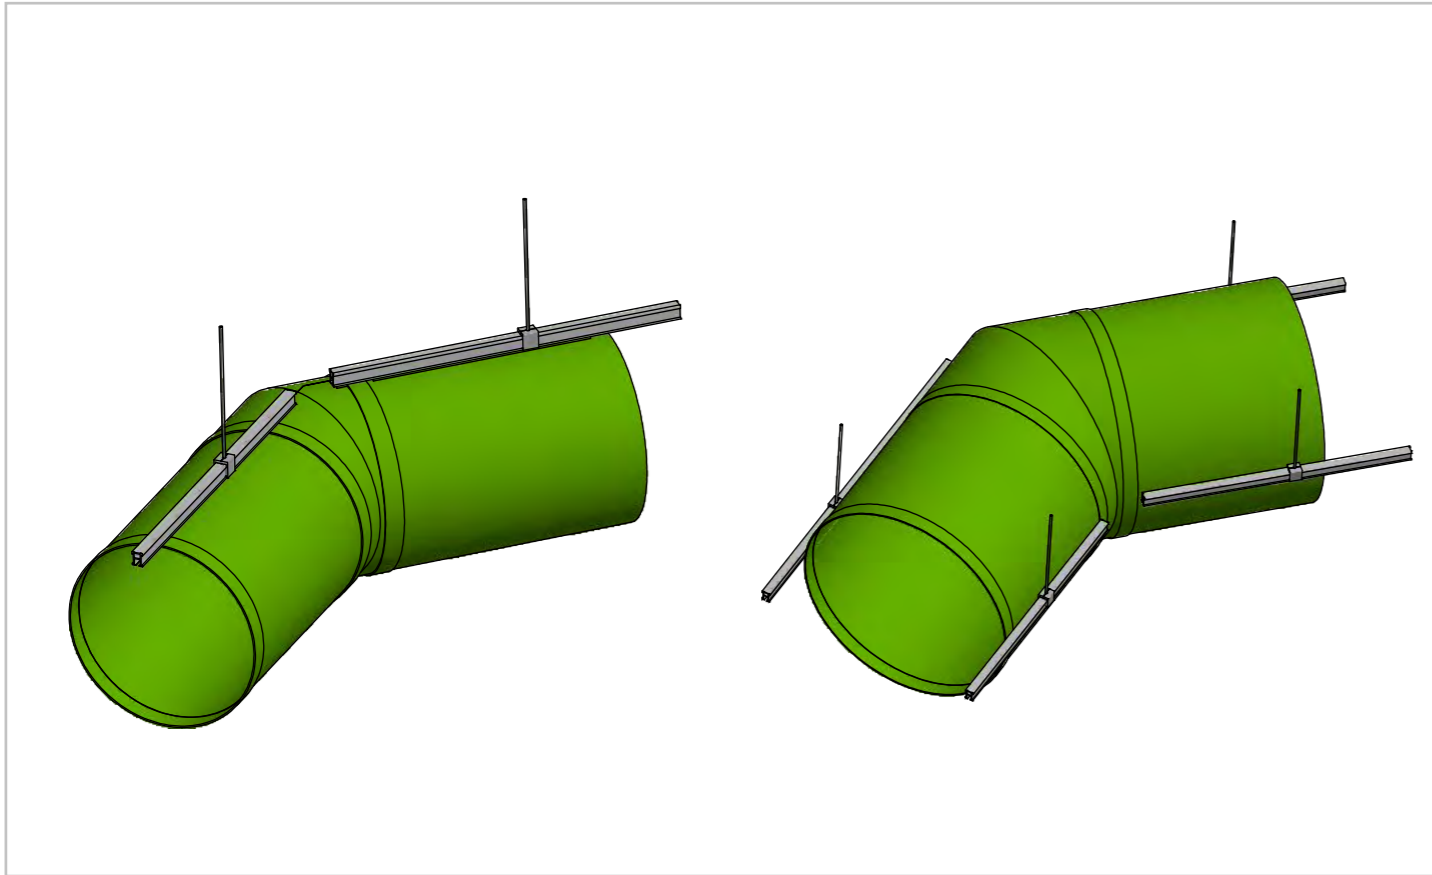

Parts

Connection	Edge - Cord	Edge - Cord	METU frame
Suspension	FT Fasttrack Single/Double	ES EasySlider Single/Double	
	 48 mm	 71 mm	 48 mm
Components	FR Flexrail	SU Supporting Unit	FC Flexrail Connector
	 23 mm 30 mm L = 2000 mm	 30 mm 35 mm L = 33 mm	 30 mm 35 mm L = 100 mm
Anchor Types	TB1 Threaded Beam < 1000 mm	TB2 Threaded Beam > 1000 mm	WS Wire Strap Up min. 150 mm
Accessories	SA1 SmartAdjust Strap Up with M6 Thread (2m)	SA2 SmartAdjust Strap Up with M6 Thread and Eyebolt (2m)	SA3 SmartAdjust Strap Up with Hook and Eyebolt (2m)
End	SA4 SmartAdjust Strap Up with Plate and Eyebolt (2m)	F Feeder	SRD Static Regain Diffuser
End	CL Motex páska	EC End Cap	TC Textilní páska
End	RB Regular Bottom	RP Regular Bottom incl. Pull Cord and Mini Cleat	LB Lux Bottom
End	LP Lux Bottom incl. Pull Cord and Mini Cleat		

Mounting Single/Double

Single

Double

Elbow

Bending

Flexrail Suspension Examples