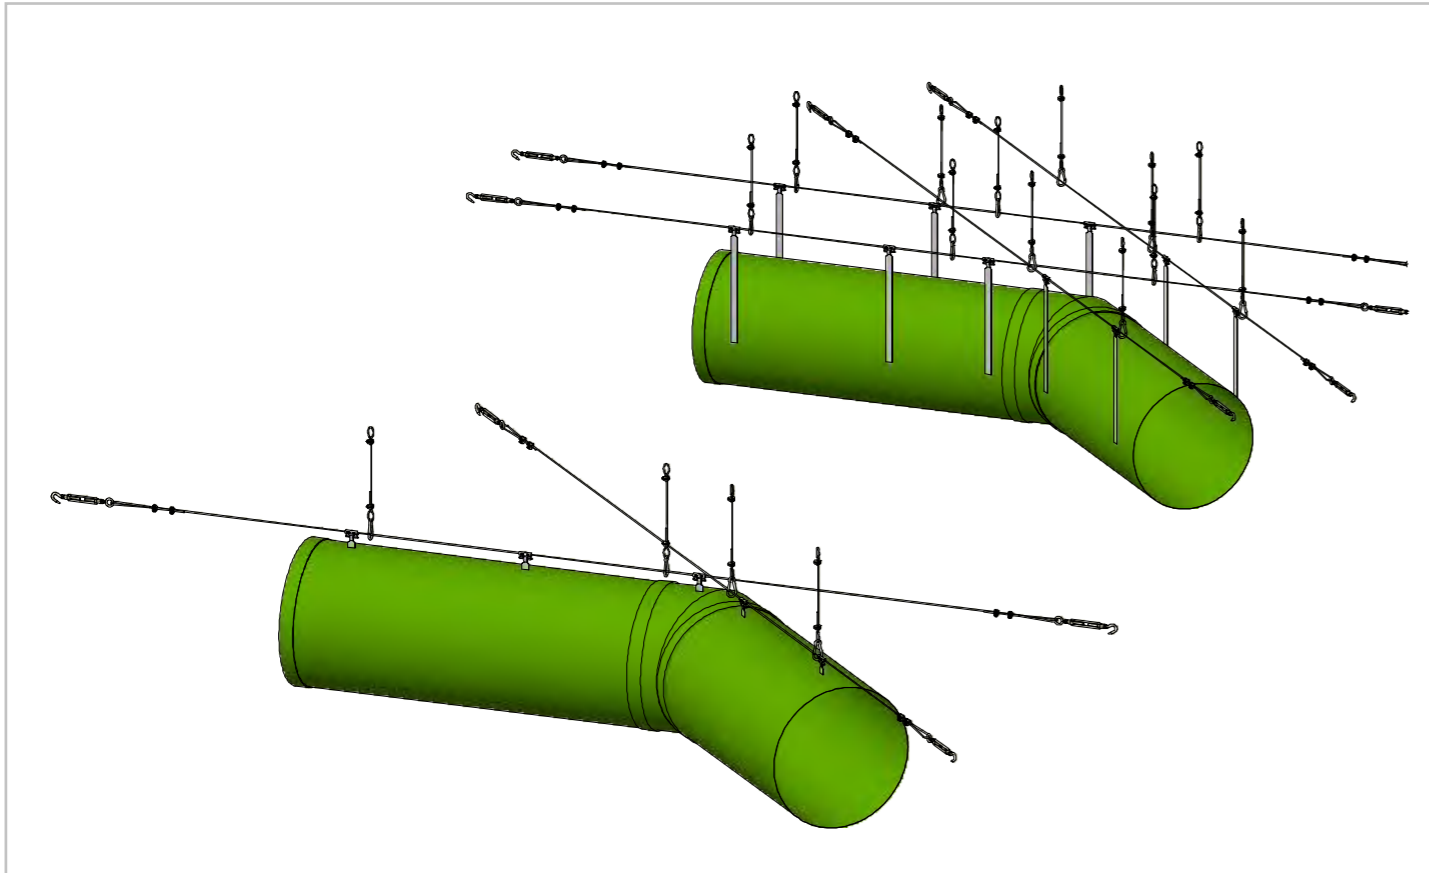

Parts

Connection	Edge - Cord	Edge - Cord	METU frame			
Suspension	EC EasyClip					
Components	W Ø3 mm Wire	LN Wire Lock Nut	TB Wire Turnbuckle			
Anchor Types	SU1 Strap Up Plastic	SU2 Strap Up Stainless Steel	SA1 SmartAdjust Strap Up with Hook (2m)	SA2 SmartAdjust Strap Up with M6 Thread (2m)	SA3 SmartAdjust Strap Up with Plate (2m)	SA4 SmartAdjust Strap Up with M6 Thread and Nut (2m)
Accessories	CL Clamp	TC Textile Clamp	SRD Static Regain Diffuser			
End	RB Regular Bottom	LB Lux Bottom				

Mounting Single/Double

**Single**

**Double**

**Elbow**

**Bending**

**Wire Suspension Examples**