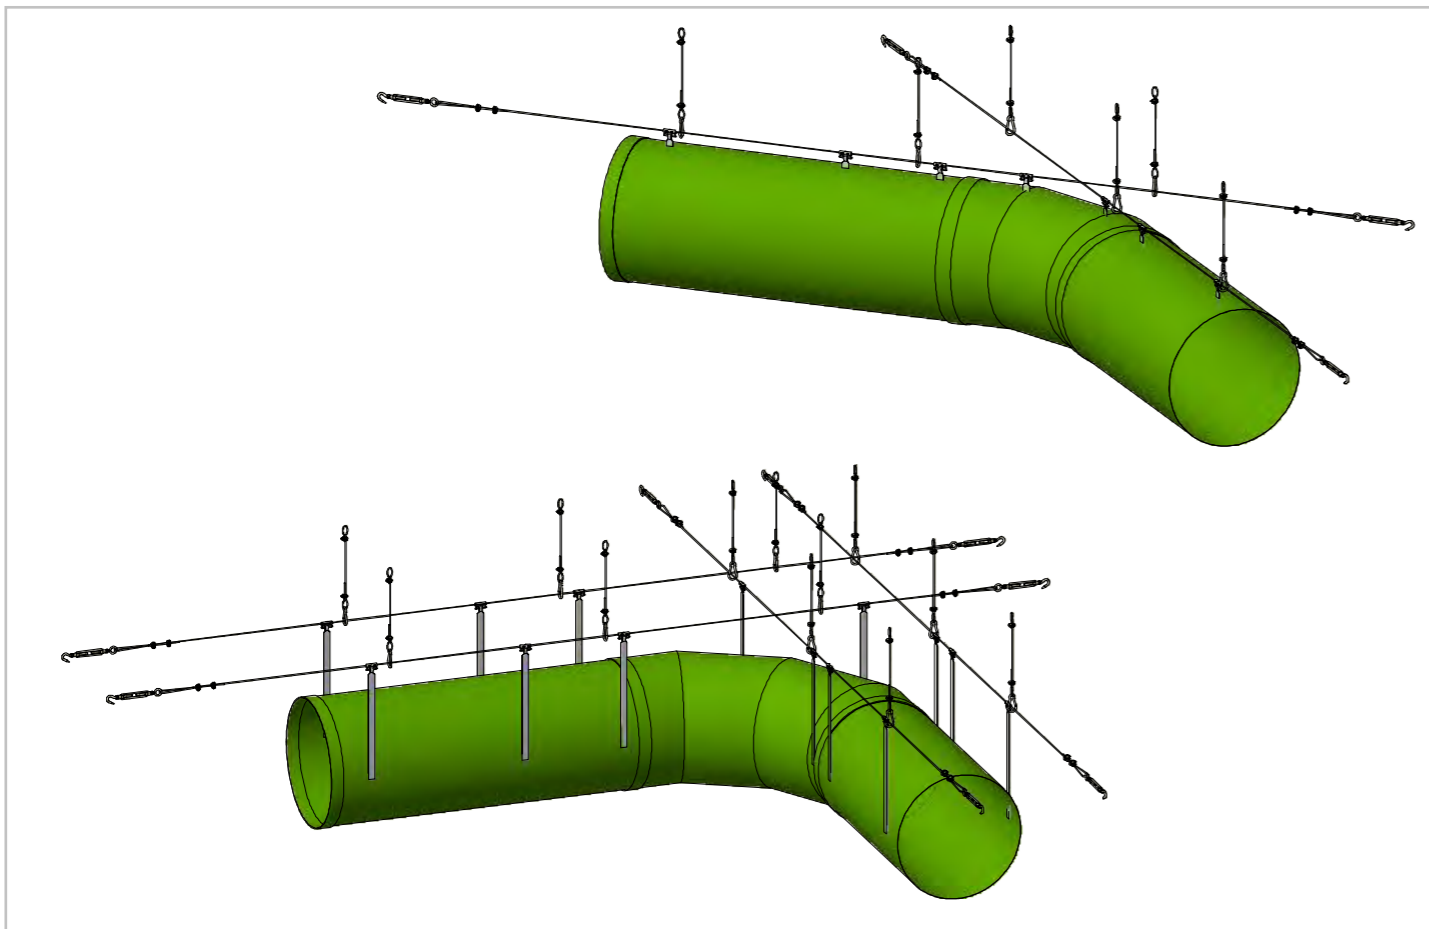

Parts

Connection	Edge - Cord	Edge - Cord	METU frame			
Suspension	EC EasyClip					
Components	W Ø3 mm Wire	LN Wire Lock Nut	TB Wire Turnbuckle			
Anchor Types	SU1 Strap Up Plastic	SU2 Strap Up Stainless Steel	SA1 SmartAdjust Strap Up with Hook (2m)	SA2 SmartAdjust Strap Up with M6 Thread (2m)	SA3 SmartAdjust Strap Up with Plate (2m)	SA4 SmartAdjust Strap Up with M6 Thread and Nut (2m)
Accessories	CL Clamp	TC Textile Clamp	SRD Static Regain Diffuser			
End	RB Regular Bottom	LB Lux Bottom				

Mounting Single/Double

**Single**

**Double**

**Elbow**

**Bending**

**Wire Suspension Examples**