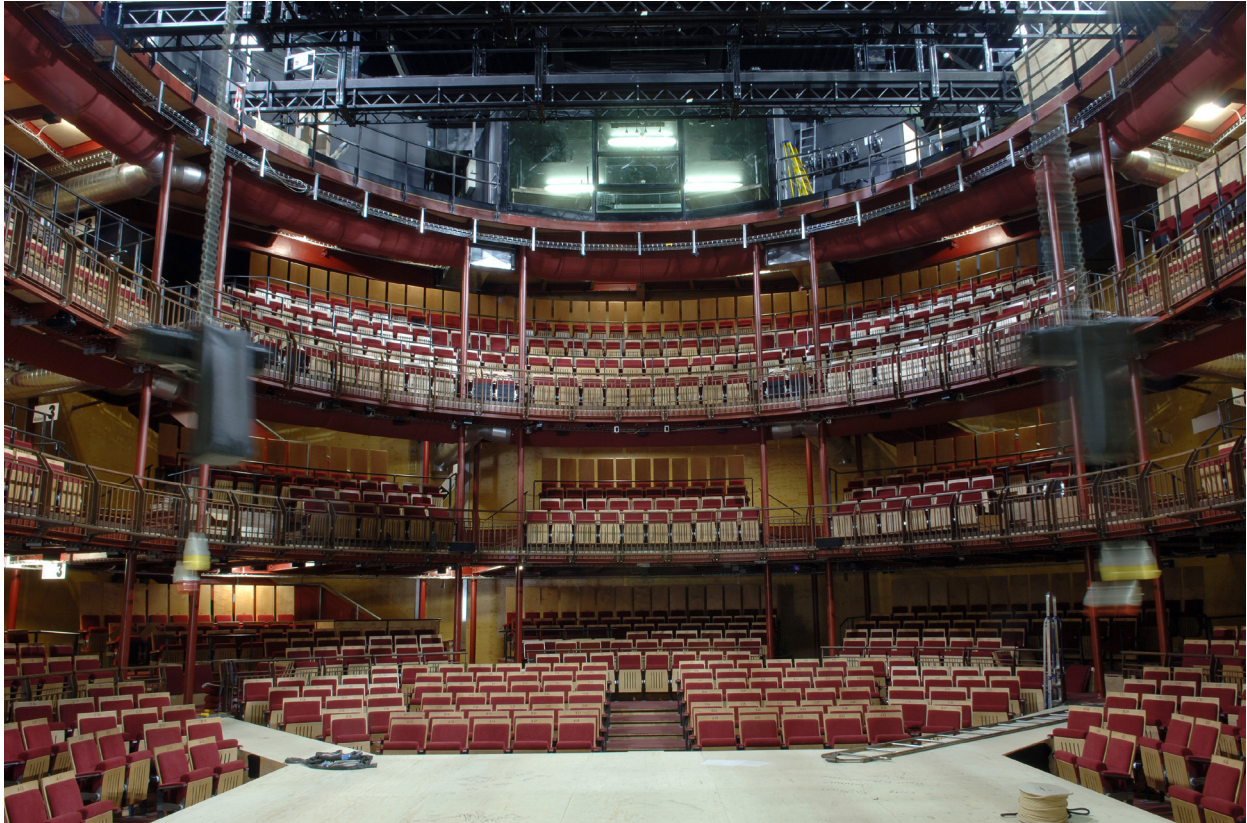

## THE ROYAL SHAKESPEARE COMPANY THE COURTYARD THEATRE, UK

When the Royal Shakespeare Company committed to renovating the Swan Theatre in Stratford upon Avon they chose to construct a very high quality “temporary” theatre nearby.